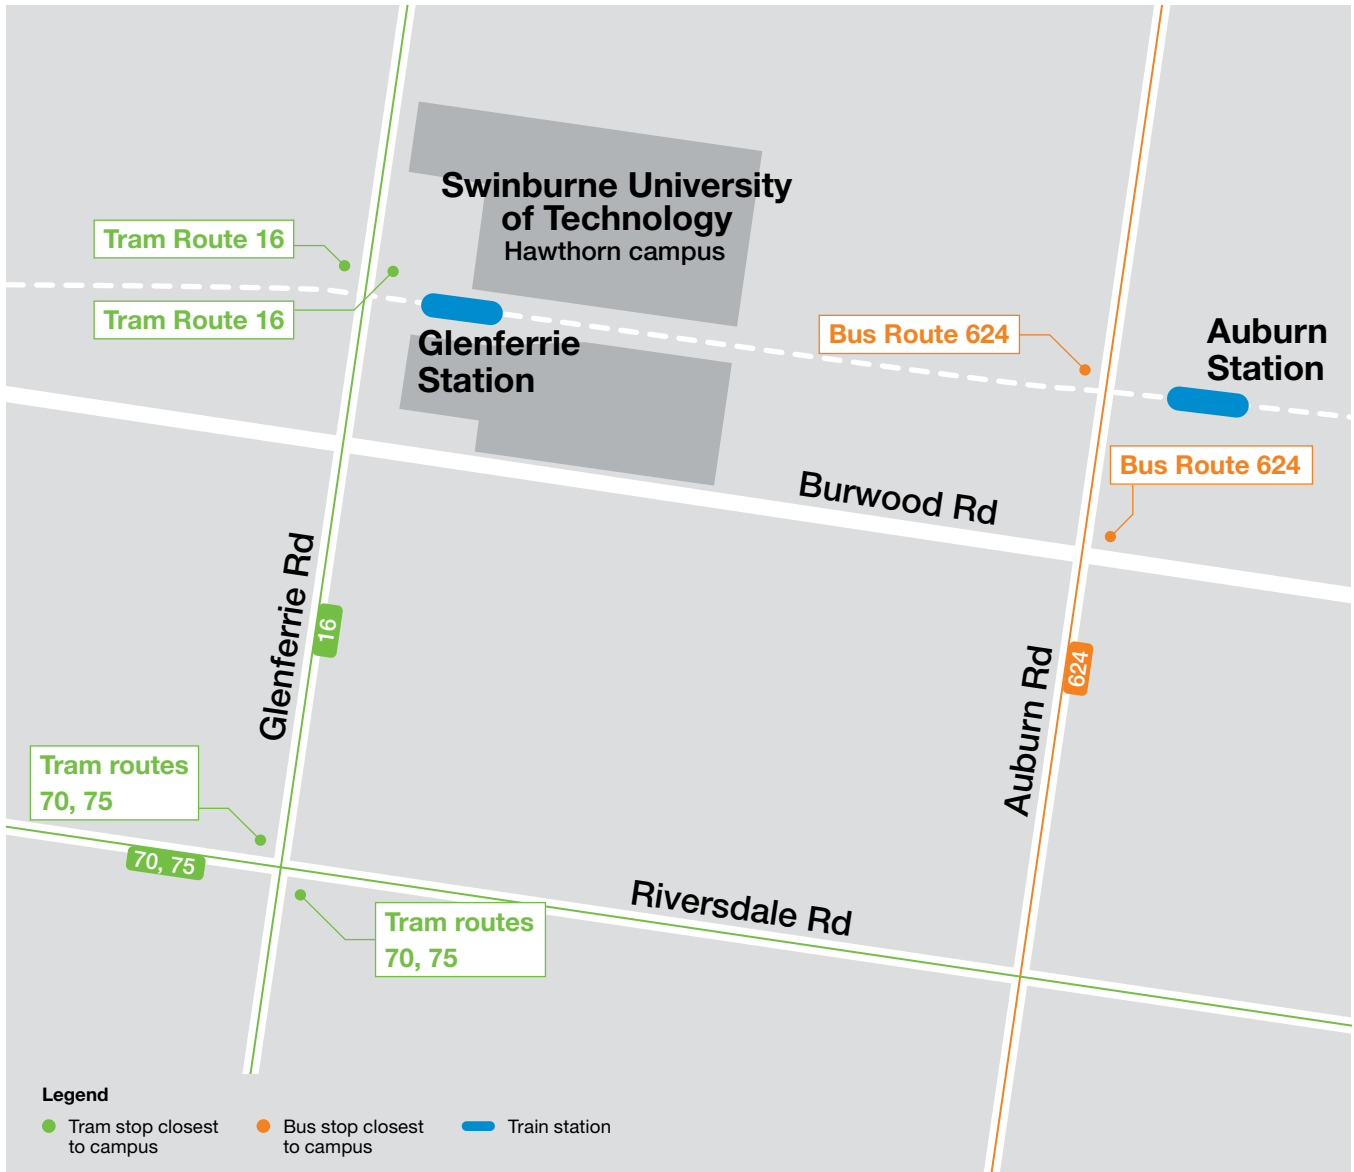

How to travel to Swinburne University Hawthorn campus

- > By ditching your car for a train, tram or bus you are helping to make Australia a little more greenhouse friendly.
- > myki is your ticket to travel on Melbourne's trains, trams and buses, V/Line commuter train services and buses in Seymour, Ballarat, Bendigo, Geelong, the Latrobe Valley and Warragul. It is a durable, plastic smartcard which stores value and can be used over and over again.
- > If you are a local, full-time student you are eligible to apply for a concession card. You can't buy a concession myki without a public transport student concession card. It only costs $9 for a card and that will get you travel savings for an entire year. Pick up a form at your student union or any Premium Station and save the extra cash. And remember, you can't use your uni student card to buy a concession myki.
- > You can buy and top up a myki at:
  - close to 800 retailers where you see the myki sign, including all 7-Eleven stores
  - the customer service centre or ticket window at Premium Stations
  - myki machines (full fare myki only) at all metropolitan train stations and some accessible tram stops and bus interchanges
  - online at ptv.vic.gov.au
  - by calling **1800 800 007** (6am – midnight daily).
    For a full run down on fares visit ptv.vic.gov.au
- > Before you head out, check what zones you'll be travelling in and make sure you top up your myki with enough value to cover your entire journey.
- > Use the journey planner at ptv.vic.gov.au to help plan your trip. It can do all your thinking for you and give you a customised trip plan from A to B.
- > Want public transport info on your phone?
  Visit ptv.vic.gov.au for details on mobile phone apps.

Train information

Alamein Belgrave Lilydale	Glenferrie Station	Alight at Glenferrie Station and follow the signs to the campus

Tram information

16	Melbourne University – Kew	Alight at Glenferrie Station
70	Waterfront City – Docklands – Wattle Park	Alight at the corner of Riversdale Rd and Glenferrie Rd. Take tram 16 along Glenferrie Rd
75	Etihad Stadium Docklands – Vermont South	Alight at the corner of Riversdale Rd and Glenferrie Rd. Take tram 16 along Glenferrie Rd

Bus information

624	Kew – Oakleigh	Alight at Auburn Station. Take the train one stop to Glenferrie Station

Plan your journey to Swinburne University Hawthorn campus by visiting ptv.vic.gov.au

Swinburne University Hawthorn campus

PTVH0471/14

For more information visit ptv.vic.gov.au or call 1800 800 007 (6am – midnight daily)